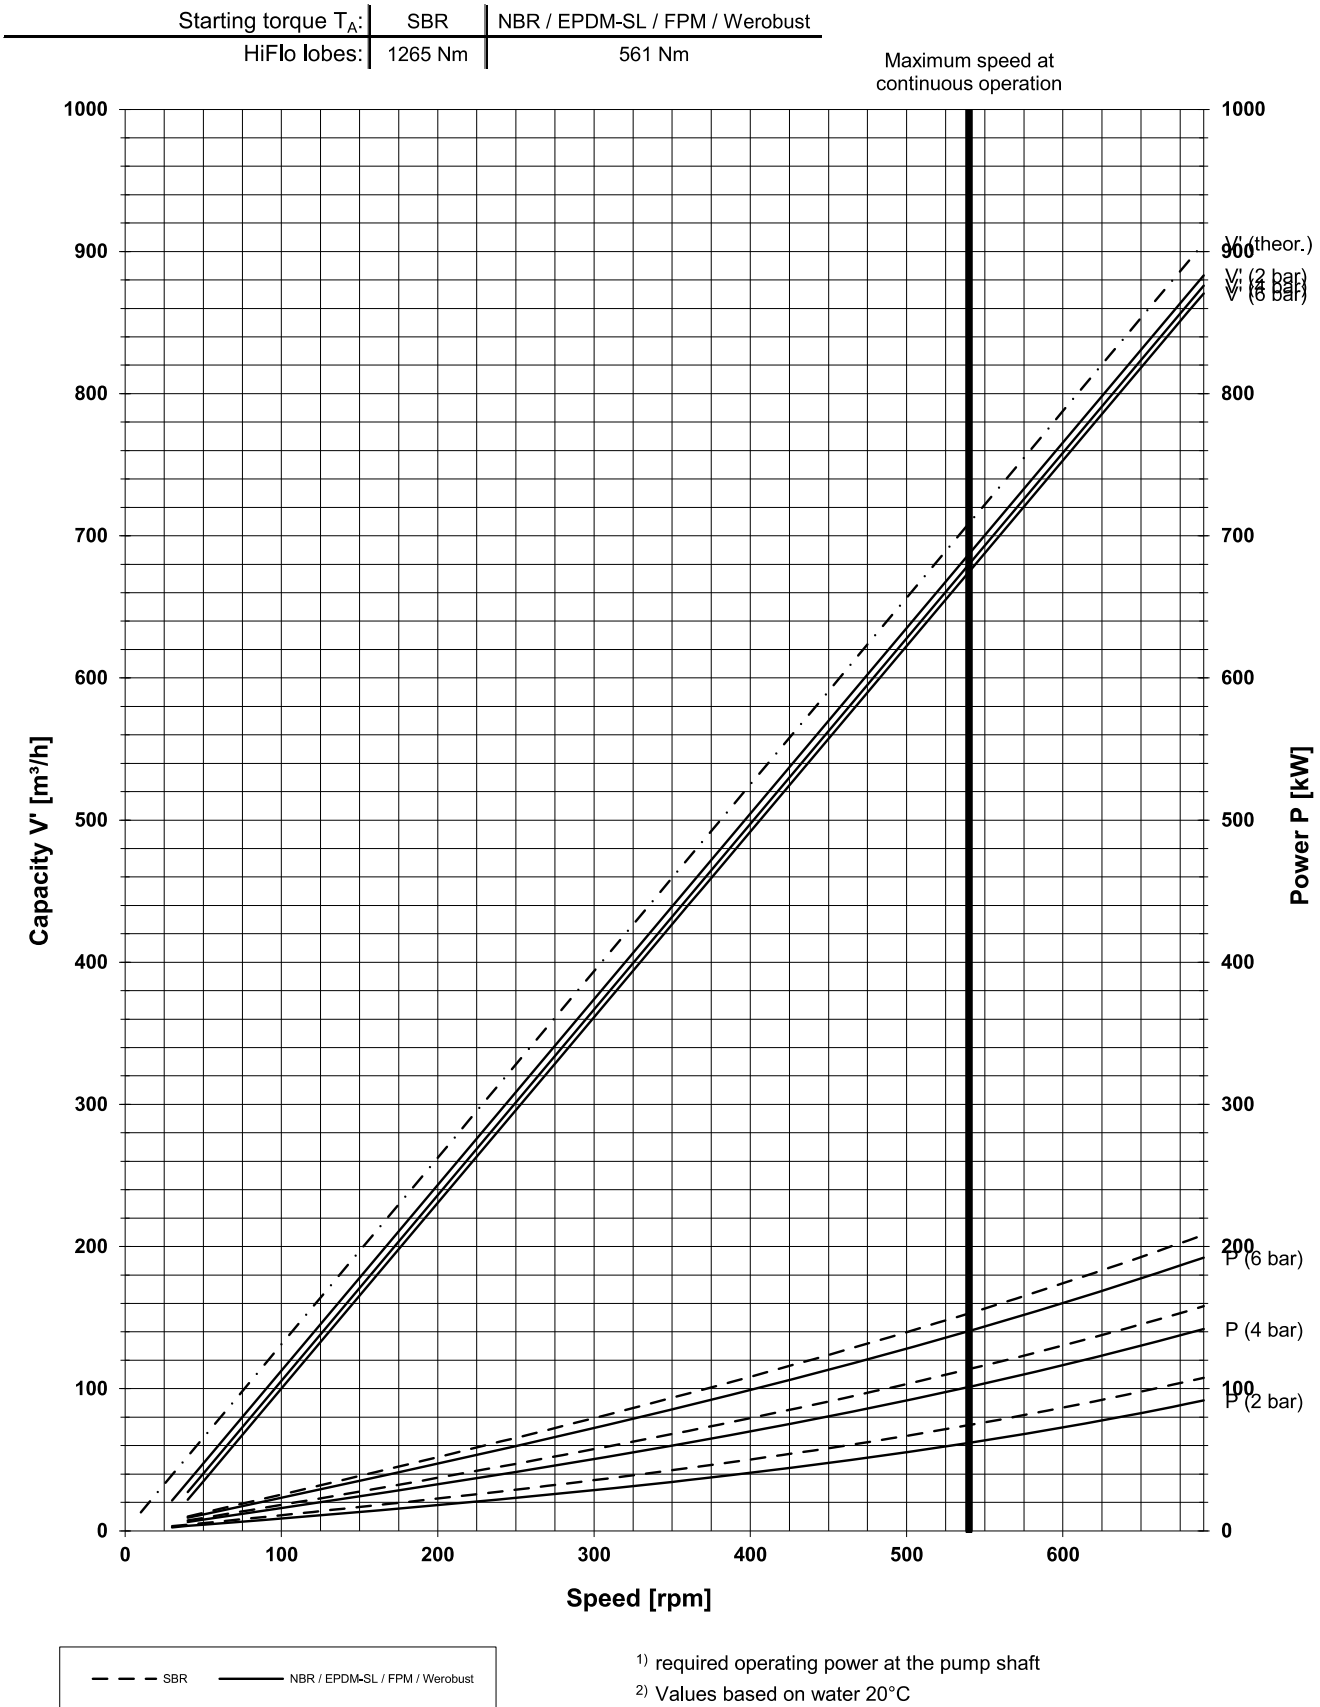

Characteristic curves

Series: VX215-320Q, 3 Wings

Date: 15.10.2013